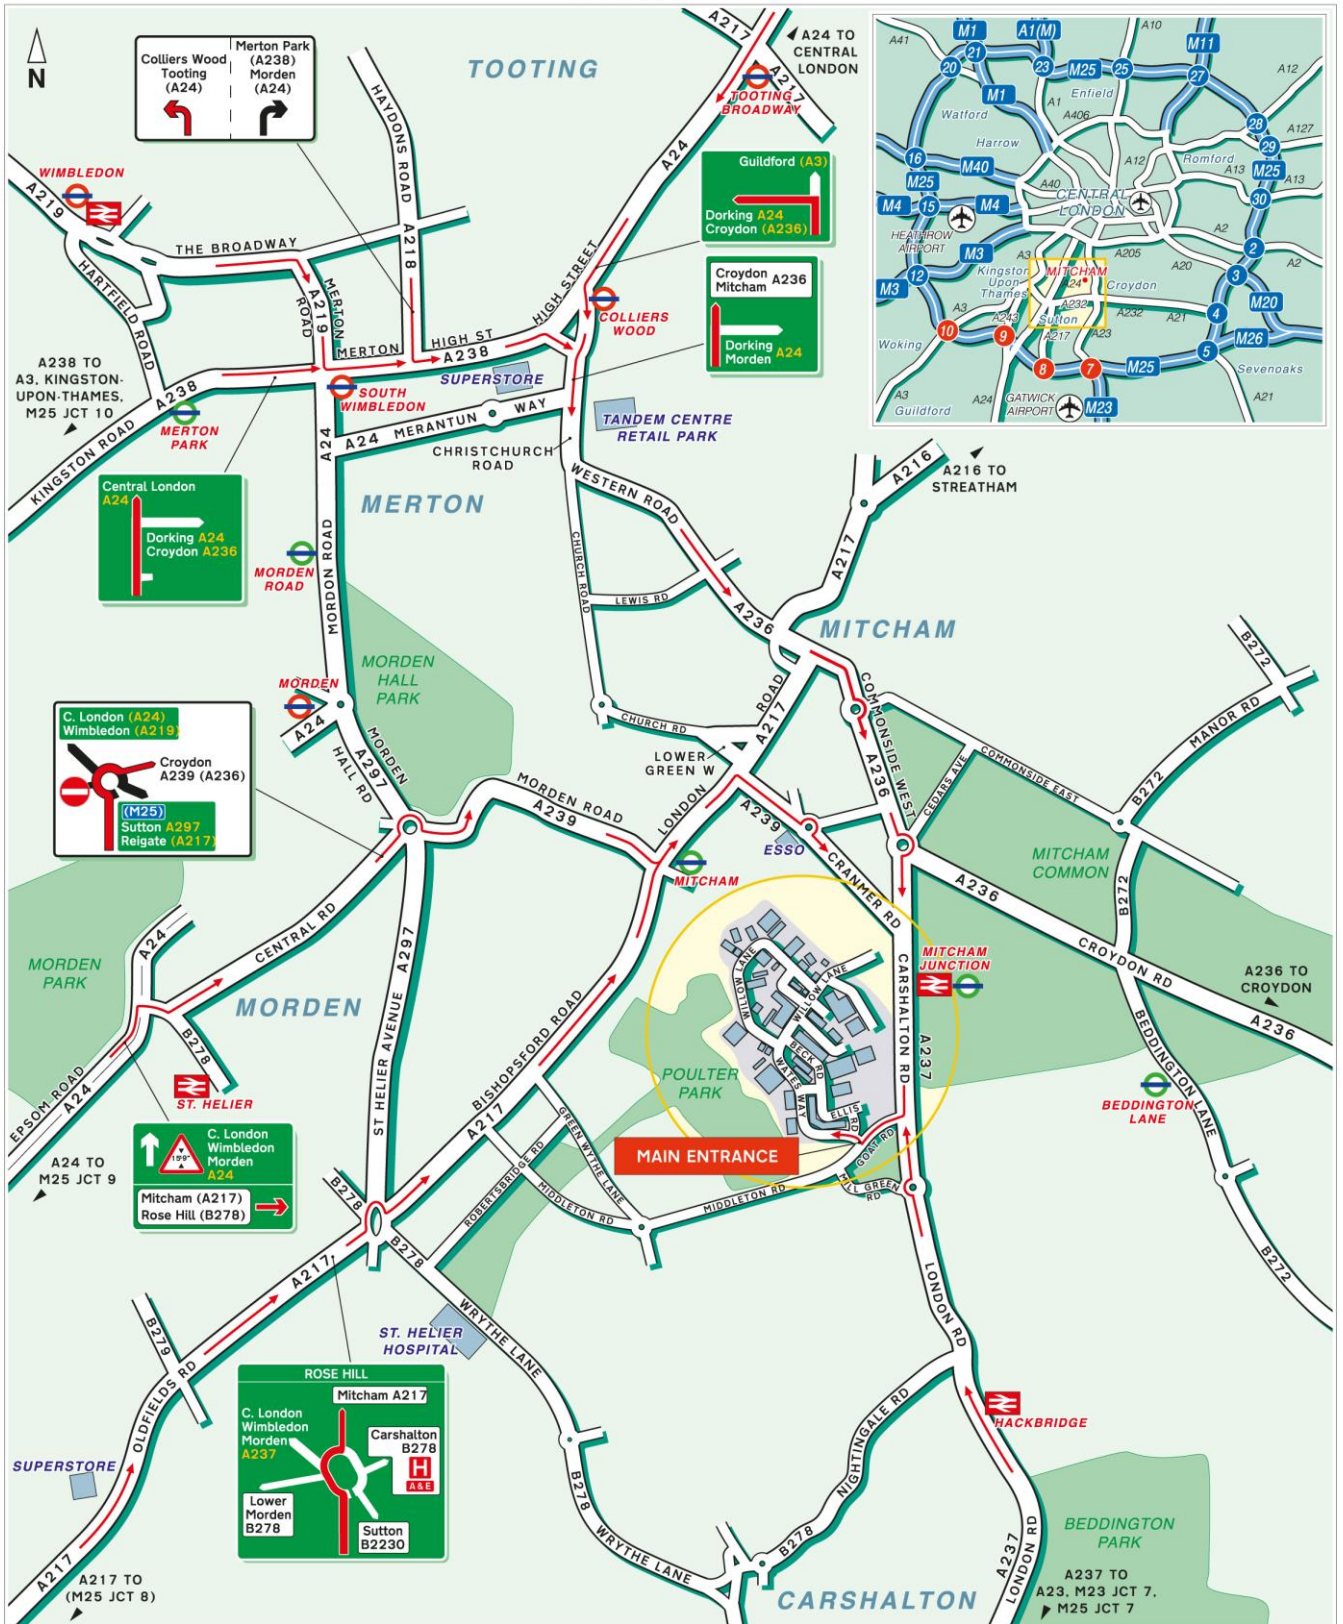

Driving Map

Public Transport

 **By Tram**

Mitcham Junction Station
Approximately 5-10 minutes walk. For information on train operators and times phone National Rail Enquiries on 0845 7484950.

 **By Rail**

Mitcham Junction Station
Approximately 5-10 minutes walk.

 **By Air**

Gatwick Airport
Approximately 35 minutes drive away.
Heathrow Airport
Approximately 45 minutes drive away.

comar
ARCHITECTURAL ALUMINIUM SYSTEMS

Estate Map

Public Transport

Mitcham Junction Station
Approximately 5-10 minutes walk. For information on train operators and times phone National Rail Enquiries on 0845 7484950.

Mitcham Junction Station
Approximately 5-10 minutes walk.

Gatwick Airport
Approximately 35 minutes drive away.
Heathrow Airport
Approximately 45 minutes drive away.