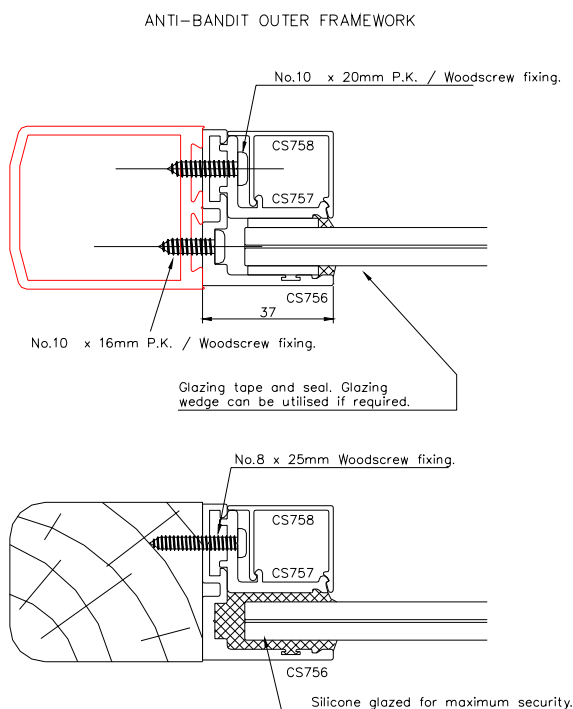

Technical Datasheet

NEW PROFILE – CS756, SECURITY BEAD CARRIER
NEW PROFILE – CS757, SECURITY BEAD
NEW PROFILE – CS758, SECURITY BEAD COVER

CS756	
STOCK LENGTH mm	6450
QUANTITY PER CARTON	10
GROSS WEIGHT KGS.	50

CS757	
STOCK LENGTH mm	6450
QUANTITY PER CARTON	25
GROSS WEIGHT KGS.	46

CS758	
STOCK LENGTH mm	6450
QUANTITY PER CARTON	15
GROSS WEIGHT KGS.	46

Security bead for 7.5mm. 9.5mm or 11.5mm laminated glazing. Fit to new doors for maximum security or retrofit to existing aluminium or timber doors. Fixings are concealed and aluminium can be finished to match door framing.

LIST PRICES PER UNIT LENGTH SHOWN IN £

LIST PRICES PER UNIT LENGTH SHOWN IN £

PROFILE REF.	MILL FINISH	NAT. SILVER ANODISED	BRZ /BLACK ANODISED	HIPCA WHITE P.P.C	RAL COLOUR P.P.C
CS 756	42.30	<i>52.93</i>	<i>67.49</i>	<i>52.18</i>	<i>57.09</i>
CS 757	15.48	<i>25.86</i>	<i>40.06</i>	<i>25.12</i>	<i>29.92</i>
CS 758	25.92	<i>36.30</i>	<i>50.50</i>	<i>35.56</i>	<i>40.36</i>