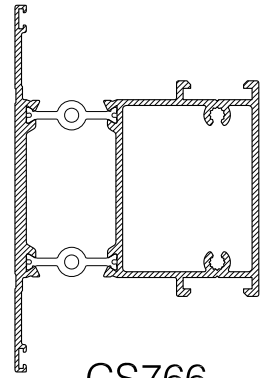

CS583 WINDOW DRIP
FX048XSLF (RIVET)

CS766
TRANSOM

CS767
INVERT PROFILE

CS426
GLAZING BEAD
20mm - 27mm

CS423
GLAZING BEAD
28mm - 35mm

CS428
GLAZING BEAD
36mm - 43mm

CS427
GLAZING BEAD
44mm - 51mm

GK63
PI DOOR TO PI DOOR
COUPLER

GK64
PI DOOR TO PI WINDOW
COUPLER

GK94
EURO GROOVE INSERT

GK100
EURO GROOVE BRUSH HOLDER

GK626
CW INSERT

GK401
2.2mm WEDGE
GREY STRIP

GK403
3mm WEDGE
WHITE STRIP

CS405
4mm WEDGE
GREEN STRIP

CS407
5.2mm WEDGE
BROWN STRIP

GK422
2mm ARROW HEAD
GASKET

GK425
5mm ARROW HEAD
GASKET

GK442
BUBBLE WEATHER STRIP

GK515
CHEVRON

CS546
7mm CLEAT

CS761
OUTWARD OPENING DOOR
LEAF

CS763
INWARD OPENING DOOR
LEAF

CS760
OUTWARD OPENING DOOR
OUTER FRAME