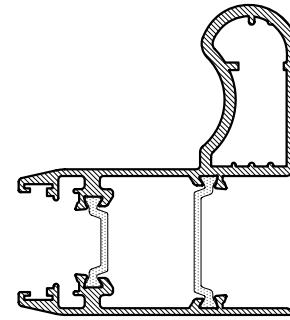

CS477

3 TRACK
SLIDING DOOR FRAME
HEAD

CS468

2 TRACK
SLIDING DOOR FRAME
HEAD

CS460

HORIZONTAL SLIDING
LEAF STILE

CS461

HORIZONTAL SLIDING
LEAF RAIL

CS476

SLIDING DOOR
HEAD PLATE

CS445

SLIDING DOOR
THRESHOLD PLATE

CS479

3 TRACK
SLIDING DOOR SILL

CS474

2 TRACK
SLIDING DOOR SILL

* **CS470**

HORIZONTAL SLIDING STILE
INCORPORATING HANDLE

CS457

HORIZONTAL SLIDING
LEAF MIDRAIL

CS588

52mm SUB SILL NOSING

CS590

80mm SUB SILL NOSING

CS592

110mm SUB SILL NOSING

CS594

140mm SUB SILL NOSING

CS596

160mm SUB SILL NOSING

CS598

185mm SUB SILL NOSING