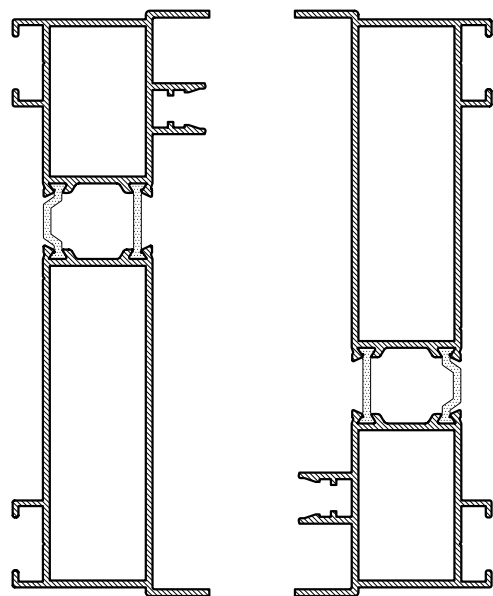

CS592

110mm SUB SILL NOSING

CS594

140mm SUB SILL NOSING

CS596

160mm SUB SILL NOSING

CS598

185mm SUB SILL NOSING

CS478

3 TRACK
SLIDING DOOR FRAME
NON HANDED
JAMB

CS465

2 TRACK
SLIDING DOOR FRAME
INSIDE TRACK JAMB

CS466

2 TRACK
SLIDING DOOR FRAME
OUTSIDE TRACK JAMB

* **CS480**

HORIZONTAL SLIDING STILE
INCORPORATING DOUBLE
HANDLE