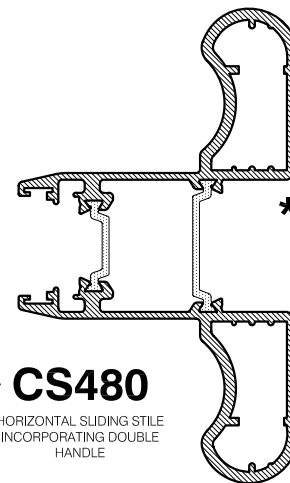

CS478

3 TRACK
SLIDING DOOR FRAME
NON HANDED
JAMB

CS465

2 TRACK
SLIDING DOOR FRAME
INSIDE TRACK JAMB

CS466

2 TRACK
SLIDING DOOR FRAME
OUTSIDE TRACK JAMB

* **CS480**

HORIZONTAL SLIDING STILE
INCORPORATING DOUBLE
HANDLE

* **CS470 & CS480**

WS452 LOCKING ONLY +
LK482 LOCK ROD KIT

CS473

SLIDING DOOR TRACK INSERT

CS542

LOCKING INSERT
PROFILE

CS452

HORIZONTAL SLIDER
LEAF INTERLOCK