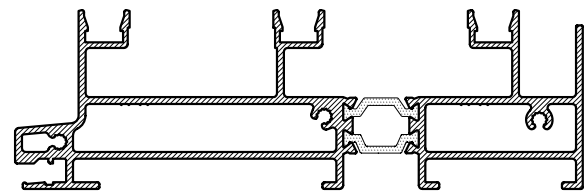

CS477

3 TRACK
SLIDING DOOR FRAME
HEAD

CS468

2 TRACK
SLIDING DOOR FRAME
HEAD

CS460

HORIZONTAL SLIDING
LEAF STILE

CS461

HORIZONTAL SLIDING
LEAF RAIL

CS476

SLIDING DOOR
HEAD PLATE

CS445

SLIDING DOOR
THRESHOLD PLATE

CS479

3 TRACK
SLIDING DOOR SILL

CS474

2 TRACK
SLIDING DOOR SILL

* **CS470**

HORIZONTAL SLIDING STILE
INCORPORATING HANDLE

CS457

HORIZONTAL SLIDING
LEAF MIDRAIL

CS588

52mm SUB SILL NOSING

CS590

80mm SUB SILL NOSING