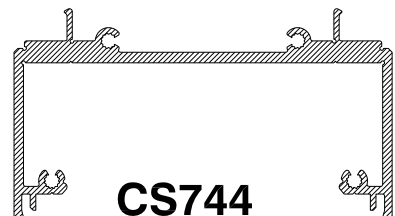

CS75
SINGLE GLAZING
SECURITY BEAD

CS25
GLAZING BEAD (SQUARE)

CS725
GLAZING BEAD (SQUARE)

CS26
GLAZING BEAD (SQUARE)

CS55R
UNIVERSAL DRAUGHT STRIP

CS50_R1
175mm AUTO SLIDING DOOR BEAM

CS759
100mm AUTO SWING DOOR BEAM