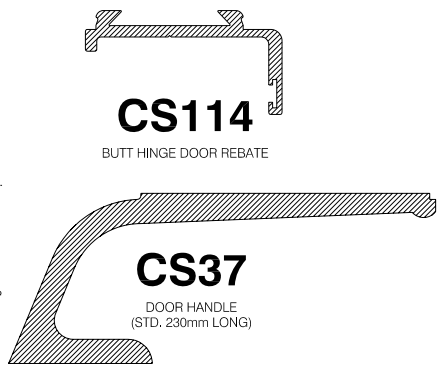

CS30
SCREW OR CLIP BEAD/DRAUGHT STRIP
FX046SLF STUD & FX045SLF FIXING,
FX047SLF PROFILE RIVET

CS114
BUTT HINGE DOOR REBATE