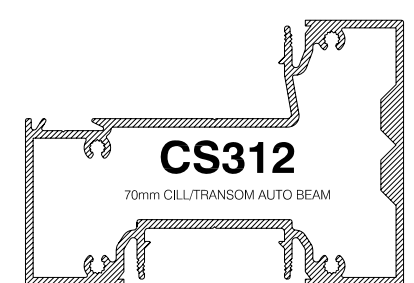

CS312

70mm CILL/TRANSOM AUTO BEAM

CS69

DRAUGHT STRIP/FINGER GUARD CARRIER (GK78/GASKET/WOOLPILE)

SLIDING DOOR INTERLOCK

SLIDING DOOR INTERLOCK