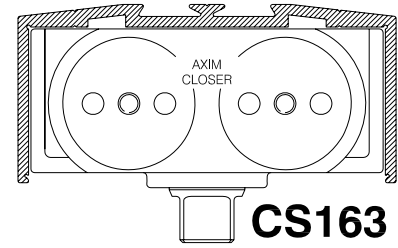

CS162

HEADER BAR GLAZING ABOVE (COMAR 1 AND 3)