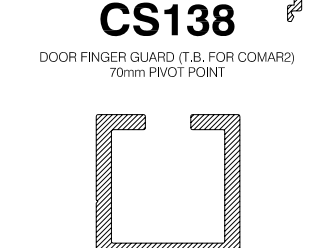

CS42

HEADER BAR PLATE (SLIDING/FOLDING DOORS)

CS14

DOOR FINGER GUARD (34mm PIVOT POINT)

CS43

DOOR FINGER GUARD (65mm PIVOT POINT)

CS743

DOOR FINGER GUARD (95mm PIVOT POINT)