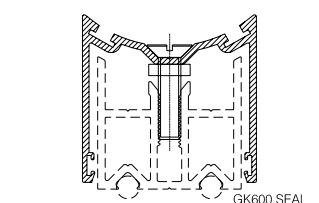

CS790

ADJUSTABLE FINGER GUARD