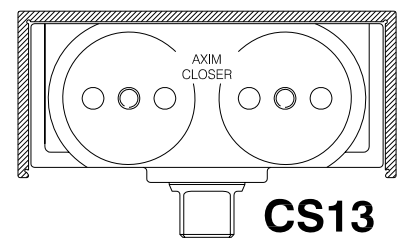

100mm x 45mm HEADER BAR