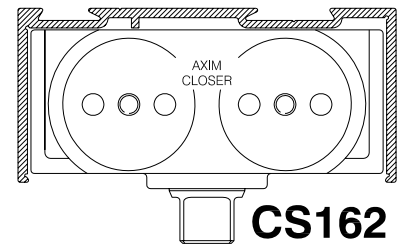

CS13

HEADER BAR GLAZING ABOVE (COMAR 2 FRAMEWORK)