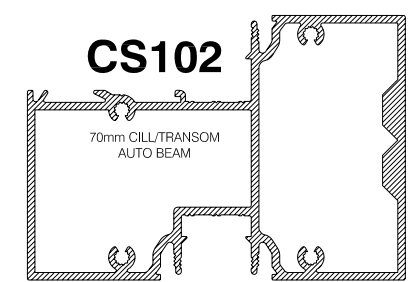

CS102

70mm CILL/TRANSOM AUTO BEAM