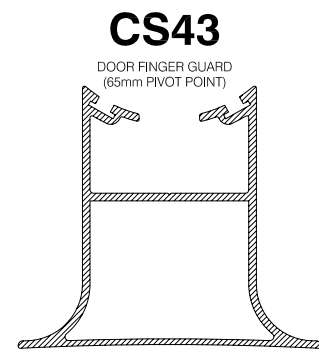

HEADER BAR GLAZING ABOVE (COMAR 1 AND 3)

CS658

HEADER BAR (COMAR 6)
(CS658 FORMERLY CS258)

CS628

110mm HEADER BAR (STEP-CUT) FOR USE WITH SQUARE OR STEP-CUT SYSTEMS (COMAR 6)

CS68

UNIVERSAL HEADER BAR PLATE

CS42

HEADER BAR PLATE (SLIDING/FOLDING DOORS)

CS14

DOOR FINGER GUARD (34mm PIVOT POINT)

CS43

DOOR FINGER GUARD (65mm PIVOT POINT)

CS743

DOOR FINGER GUARD (95mm PIVOT POINT)