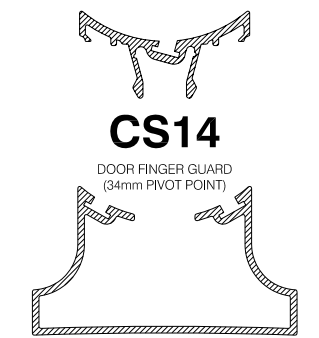

CS43

CS14

DOOR FINGER GUARD (34mm PIVOT POINT)