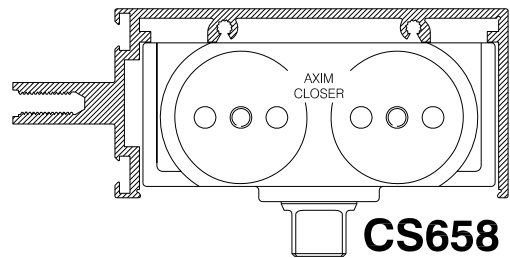

HEADER BAR GLAZING ABOVE (COMAR 1 AND 3)

CS658

HEADER BAR (COMAR 6)
(CS658 FORMERLY CS258)

CS628

110mm HEADER BAR (STEP-CUT) FOR USE WITH SQUARE OR STEP-CUT SYSTEMS (COMAR 6)

CS68

UNIVERSAL HEADER BAR PLATE