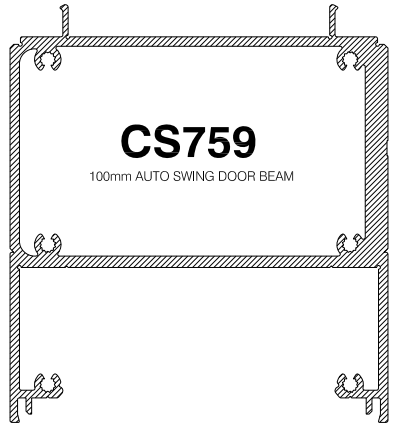

CS75
SINGLE GLAZING
SECURITY BEAD

CS25
GLAZING BEAD (SQUARE)

CS725
GLAZING BEAD (SQUARE)

CS26
GLAZING BEAD (SQUARE)

CS55R
UNIVERSAL DRAUGHT STRIP

CS50_R1
175mm AUTO SLIDING DOOR BEAM

CS759
100mm AUTO SWING DOOR BEAM