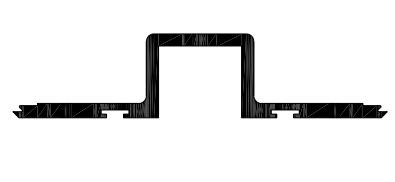

VARIOUS OPTIONS FOR USE BELOW BEAM

CS8

CS9

CS309

CS311

CS359

CS369

CS42

T/CLOSER

CS68

Inside glazing shown
reverse for outside glazing.

CS323

CS302

Relief denotes inside
face for fabrication
and installation.

CS50

CS8