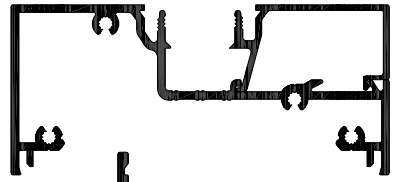

CS 744
(Extension)

CS23

CS2

CS351

CS361

CS4

CS85

VARIOUS OPTIONS FOR USE ABOVE BEAM

VARIOUS OPTIONS FOR USE BELOW BEAM

CS8

CS9

CS309

CS311

CS359

CS369

CS42

T/CLOSER

CS68

Inside glazing shown
reverse for outside glazing.

CS323

CS302

Relief denotes inside
face for fabrication
and installation.

CS50

CS8