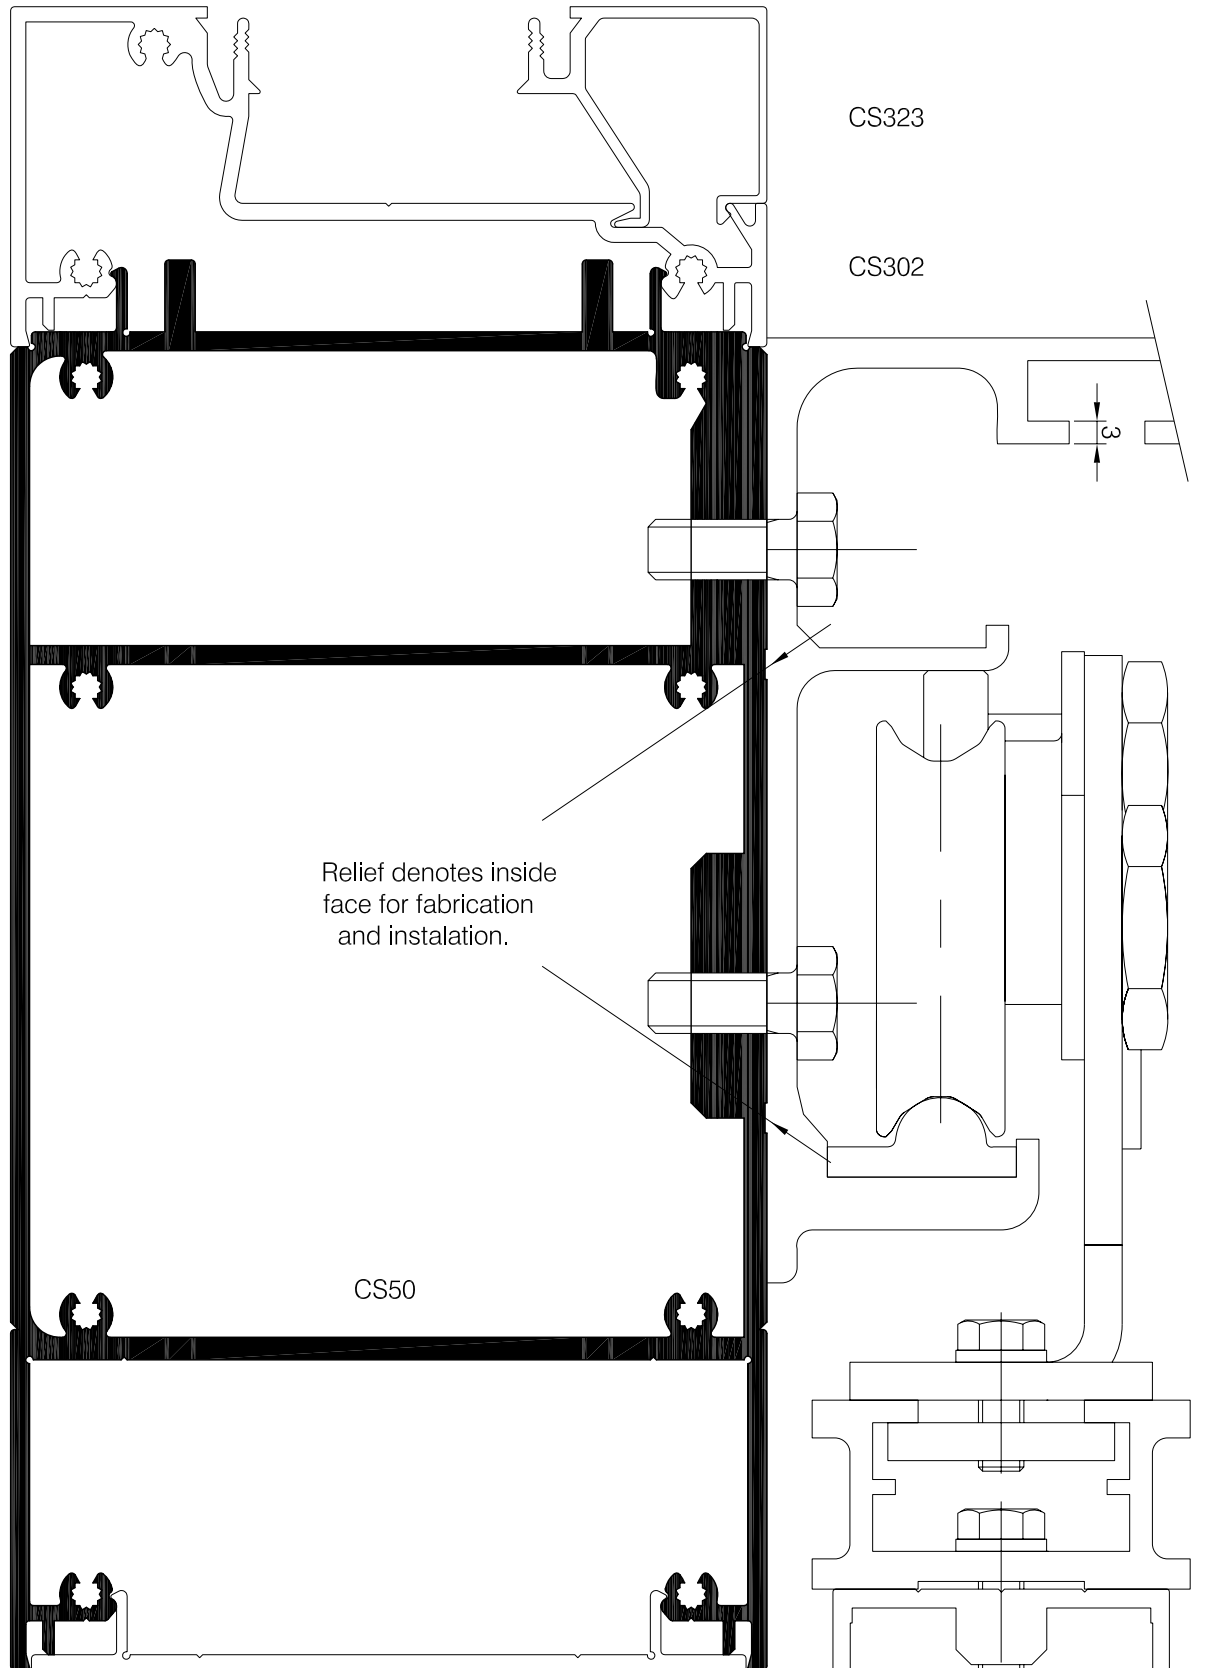

VARIOUS OPTIONS FOR USE BELOW BEAM

CS8

CS9

CS309

CS311

CS359

CS369

CS42

T/CLOSER

CS68

Inside glazing shown
reverse for outside glazing.

CS323

CS302

Relief denotes inside
face for fabrication
and installation.

CS50

CS8