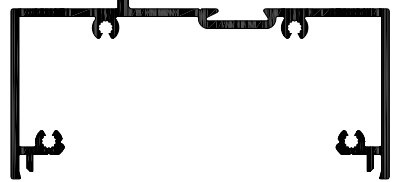

CS 744
(Extension)

CS23

CS2

CS351

CS361

CS4

CS85

VARIOUS OPTIONS FOR USE ABOVE BEAM

T/CLOSER

CS68

Inside glazing shown
reverse for outside glazing.

CS323

CS302

Relief denotes inside
face for fabrication
and installation.

CS50

CS8