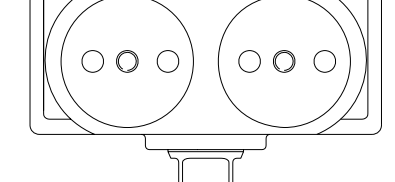

VARIOUS OPTIONS FOR USE ABOVE BEAM

VARIOUS OPTIONS FOR USE BELOW BEAM

T/CLOSER

Inside glazing shown
reverse for outside glazing.

Relief denotes inside
face for fabrication
and installation.

CS 727 (shown)
Also CS 717, CS 017
or CS 740.

CS 718 (shown)
Also CS 750, CS 018,
CS 036, CS 736, or CS 156

CS718

CS754

14

CS51

24

WP15

WP12

WP10

WP10 Shown

WP10 Shown

12

9

7