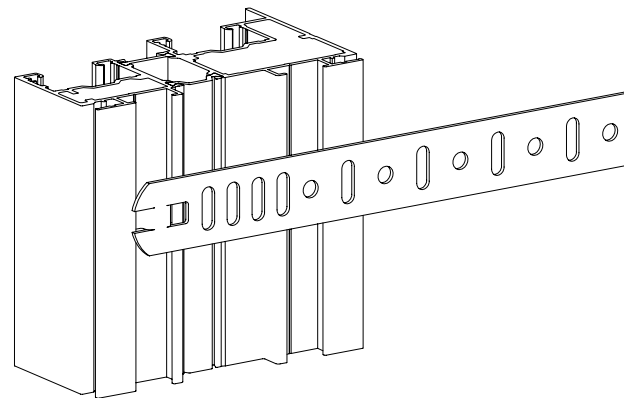

INO45R
FIXING STRAP