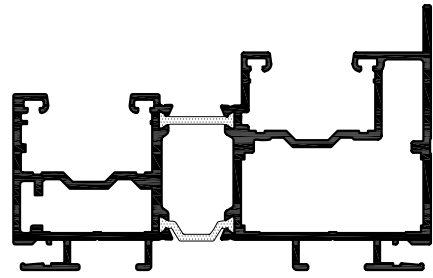

CS456
SLIDING WINDOW FRAME

CS450
SLIDING WINDOW SILL

CS443
SLIDING WINDOW UPPER SASH

CS444
SLIDING WINDOW UPPER SASH

CS441
SLIDING WINDOW LOWER SASH

CS442
SLIDING WINDOW LOWER SASH

CS472
VERTICAL SLIDER INTERLOCK

CS454
COVER CAP

CS227
GLAZING BEAD 24mm

CS427
GLAZING BEAD 27mm-32mm

CS428
GLAZING BEAD 22-23mm

CS588
SUB SILL NOSING 52mm

CS590
SUB SILL NOSING 80mm

CS592
SUB SILL NOSING 110mm

CS594
SUB SILL NOSING 140mm