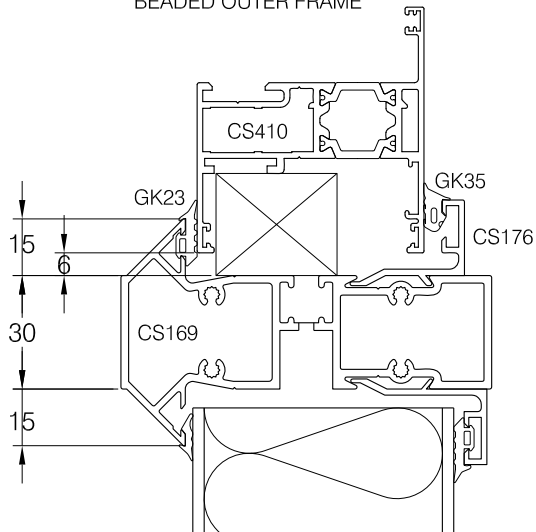

45mm FIXED BEAD TRANSOM
WITH STANDARD EXTERNALLY
BEADED OUTER FRAME

45mm FIXED BEAD TRANSOM
WITH LONG LEG INTERNALLY
BEADED OUTER FRAME

NOTE !
TILT TURN WINDOW ALLOWANCE TO
BE MADE FOR KNUCKLE PIVOT

30mm FIXED BEAD TRANSOM
WITH LONG LEG EXTERNALLY
BEADED OUTER FRAME

NOTE !
REVERSIBLE PIVOT WINDOW ALLOWANCE TO
BE MADE FOR RESTRICTOR KNOB

45mm FIXED BEAD TRANSOM
WITH STANDARD INTERNALLY
BEADED OUTER FRAME

NOTE !
FOR WINDOW OPTIONS SEE COMAR 5Pi
WINDOW MANUAL