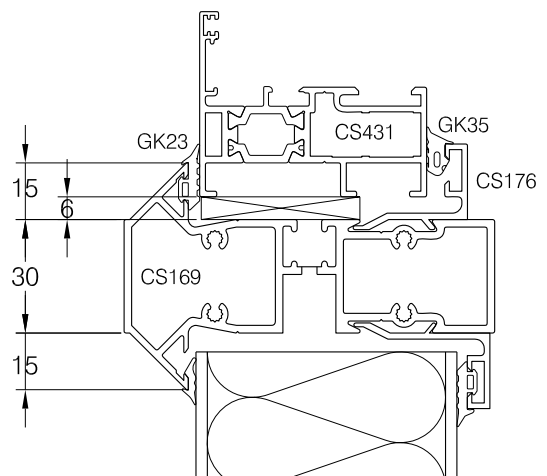

45mm FIXED BEAD TRANSOM
WITH STANDARD EXTERNALLY
BEADED OUTER FRAME

45mm FIXED BEAD TRANSOM
WITH LONG LEG INTERNALLY
BEADED OUTER FRAME

NOTE !
TILT TURN WINDOW ALLOWANCE TO
BE MADE FOR KNUCKLE PIVOT

30mm FIXED BEAD TRANSOM
WITH LONG LEG EXTERNALLY
BEADED OUTER FRAME

NOTE !
REVERSIBLE PIVOT WINDOW ALLOWANCE TO
BE MADE FOR RESTRICTOR KNOB

45mm FIXED BEAD TRANSOM
WITH STANDARD INTERNALLY
BEADED OUTER FRAME

NOTE !
FOR WINDOW OPTIONS SEE COMAR 5Pi
WINDOW MANUAL