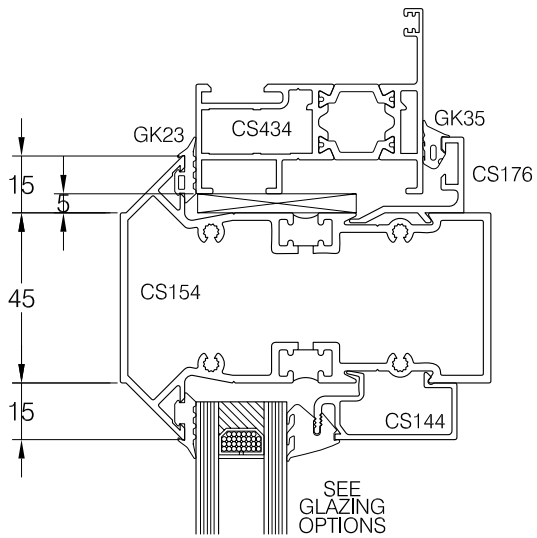

45mm FIXED BEAD TRANSOM
WITH STANDARD EXTERNALLY
BEADED OUTER FRAME

45mm FIXED BEAD TRANSOM
WITH LONG LEG INTERNALLY
BEADED OUTER FRAME

NOTE !
TILT TURN WINDOW ALLOWANCE TO
BE MADE FOR KNUCKLE PIVOT

30mm FIXED BEAD TRANSOM
WITH LONG LEG EXTERNALLY
BEADED OUTER FRAME

NOTE !
REVERSIBLE PIVOT WINDOW ALLOWANCE TO
BE MADE FOR RESTRICTOR KNOB

45mm FIXED BEAD TRANSOM
WITH STANDARD INTERNALLY
BEADED OUTER FRAME

NOTE !
FOR WINDOW OPTIONS SEE COMAR 5Pi
WINDOW MANUAL