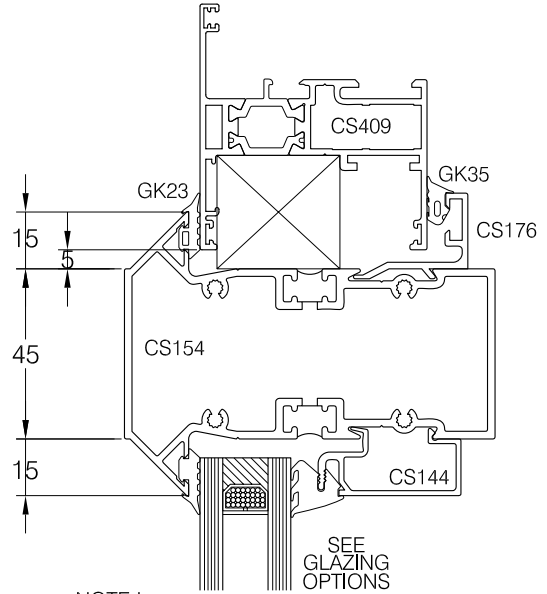

45mm FIXED BEAD TRANSOM
WITH STANDARD EXTERNALLY
BEADED OUTER FRAME

45mm FIXED BEAD TRANSOM
WITH LONG LEG INTERNALLY
BEADED OUTER FRAME

NOTE !
TILT TURN WINDOW ALLOWANCE TO
BE MADE FOR KNUCKLE PIVOT

30mm FIXED BEAD TRANSOM
WITH LONG LEG EXTERNALLY
BEADED OUTER FRAME

NOTE !
REVERSIBLE PIVOT WINDOW ALLOWANCE TO
BE MADE FOR RESTRICTOR KNOB

45mm FIXED BEAD TRANSOM
WITH STANDARD INTERNALLY
BEADED OUTER FRAME

NOTE !
FOR WINDOW OPTIONS SEE COMAR 5Pi
WINDOW MANUAL