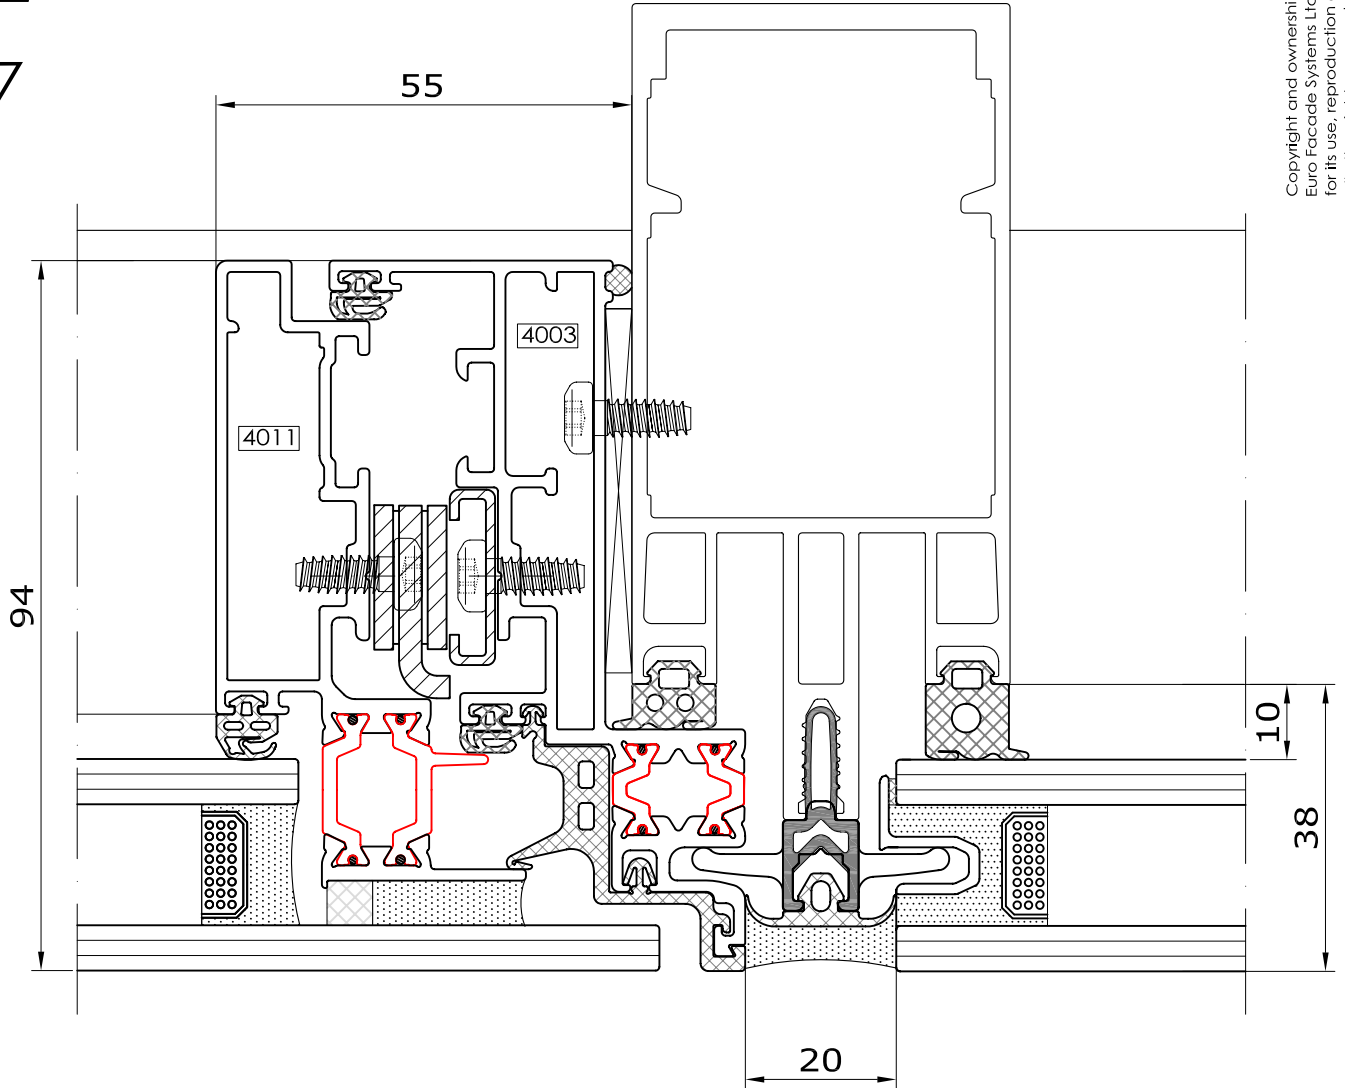

Typical details

2

Comar 6EFT 4sided SG

Mullion detail

2.87

Fabricators Guide

Copyright and ownership of this drawing is vested in EFT, Euro Facade Systems Ltd, whose prior written consent is required for its use, reproduction or for publication to any third party. All other rights reserved. Subject to modifications.

Window Jamb detail

Changes reserved
Sous reserve de modifications
Änderungen vorbehalten

Issue: 02
Date: 09 -05