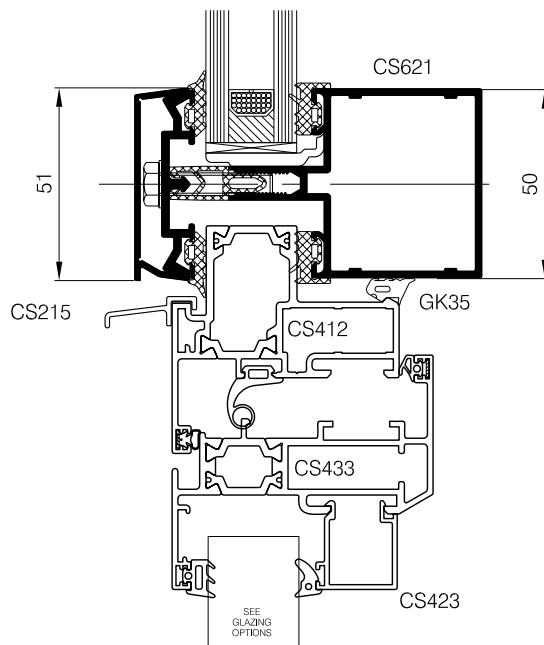

OPEN OUT CASEMENT VENT,
TOP / SIDE PROJECT / HUNG.
5Pi 60mm WINDOW SYSTEM
EXTERNALLY BEADED

TILT TURN / BOTTOM HUNG, OPEN IN.
5Pi 60mm WINDOW SYSTEM
INTERNALLY BEADED